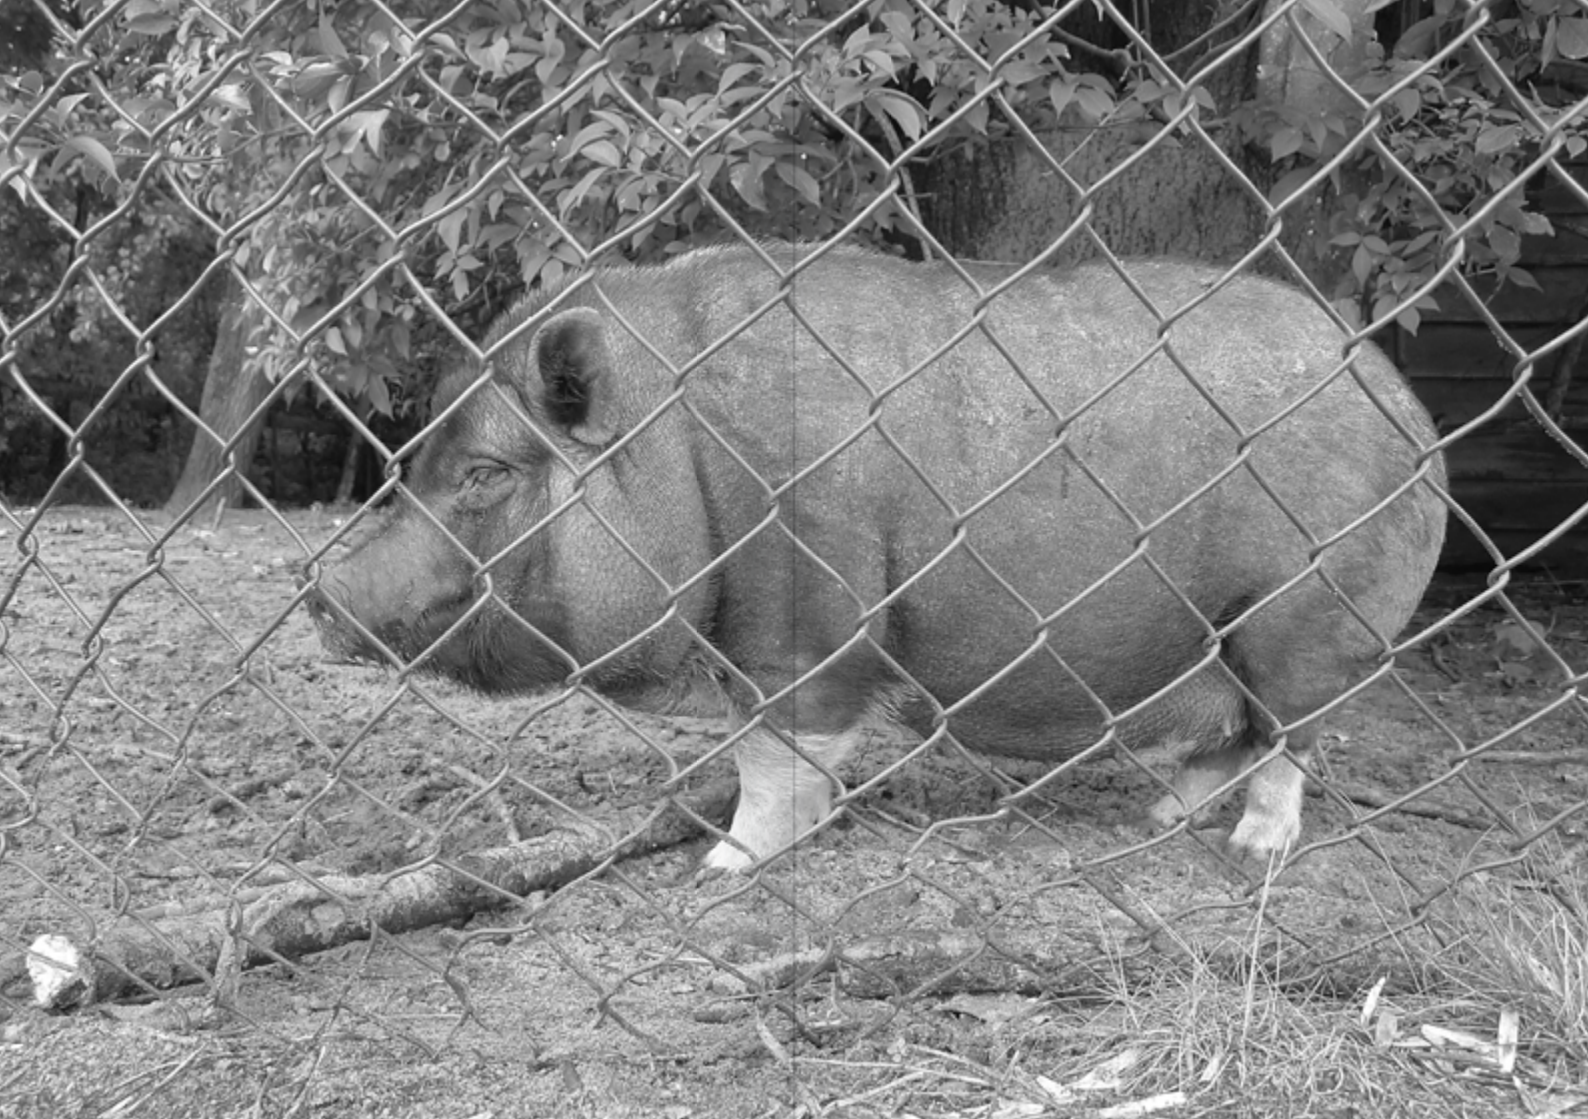

# FERNWEH

farbkraft PDF Magazin

**N°42**

EIGEN  
WEG

An aerial photograph of a lush green field. A central path of grey stones or gravel runs vertically through the middle of the frame, flanked by dense green grass. The overall scene is bright and natural.