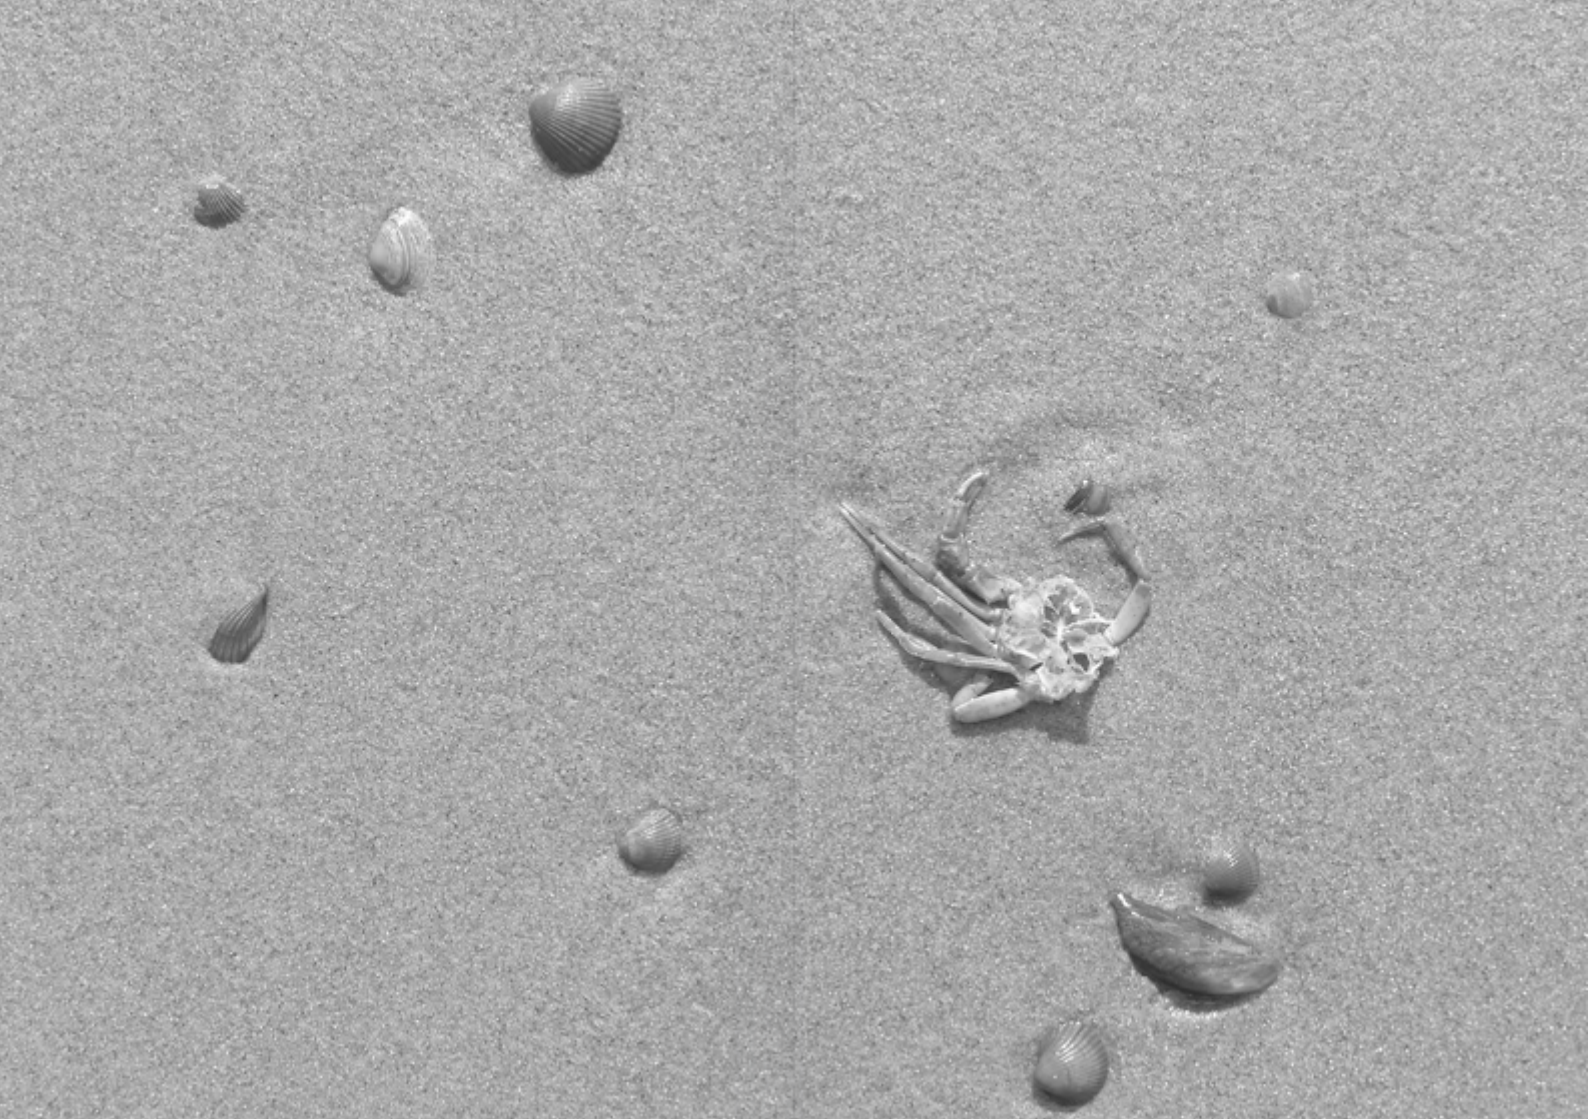

# FERNWEH

farbkraft PDF Magazin

**N°42**

EIGEN  
WEG

An aerial photograph of a lush green field. A central path of grey stones or gravel runs vertically through the middle of the frame, flanked by dense green grass. The overall scene is bright and natural.